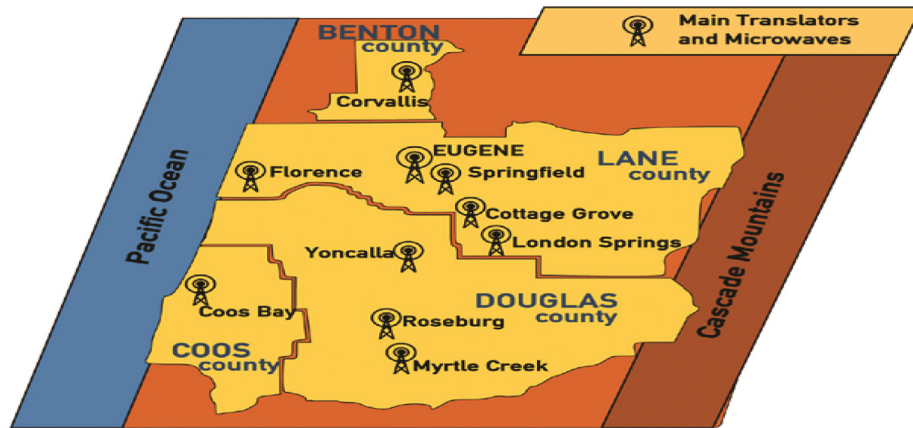

MY COVERAGE MAP

NON-CABLE COVERAGE

Satellite
 Dish Network Channel 7184
 32,241 Subs*

DIRECTV Channel 23
 11,861 Subs*

Eugene
 Cable Penetration 43%
 Satellite Penetration 22%

Channel 34-2 (K32FI-D)
 Channel 34-2 (K14GW-D)
 Channel 34-2
 Channel 34-2 (K19GH-D)
 Channel 34-2 (K28NZ-D)
 Channel 34-2 (K23OS-D)
 Channel 23-1 (KEVU)
 Channel 34-2 (K16LL-D)
 Channel 23-1 (K14MQ-D)
 Channel 34-2 (K38LQ-D)
 Channel 34-2 (K33NY-D)
 Channel 34-2 (K35MS-D)

Yoncalla
 Corvallis
 Eugene/Springfield-Lane County
 South Eugene/Lorane-Lane County (LPTV)
 Florence-Lane County
 London Springs
 Eugene/Springfield-Lane County (LPTV)
 Cottage Grove (Translator)
 North Bend-Coos County (LPTV)
 Roseburg
 Roseburg-Douglas County
 Canyonville

* Numbers are approximate-March, 2022

<u>CABLE SYSTEM</u>	<u>AREA</u>	<u>CHANNEL</u>	<u>SUBSCRIBERS</u>
Comcast	Eugene/Springfield/Corvallis	CH. 4	62,681
Comcast	Corvallis	CH. 20	
Charter Cable	Coos Bay/Reedsport/Lakeside	CH. 11	26,355
Charter Cable	Cottage Grove	CH. 12	
Charter Cable	Roseburg	CH. 11	
Charter Cable	Florence	CH. 4	